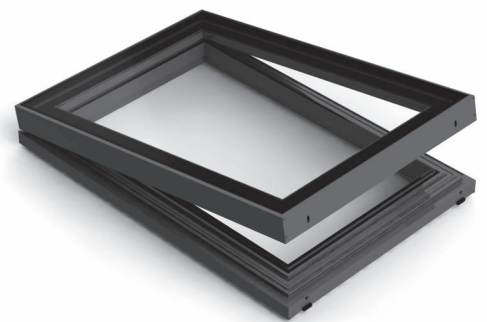

BRANZ APPRAISAL TESTING

Water and wind testing to ensure full weather-tightness

PRODUCT AVAILABILITY & DELIVERY

STEALTH STANDARD RANGE:

- **Sizes (Internal Measurement)**
  580 x 765mm (fixed only)
  980 x 765mm (fixed and opening)
  1380 x 765 (fixed and opening)
- **Colour:** Matt Black
- **Installation:** Below 5 metres from floor level
- **Delivery:** 5 working days turnaround.
  (Or available for pickup from: Auckland, Christchurch and New Plymouth stores.)

STEALTH ELITE RANGE:

- **Size:** The Elite range of Stealth Roof Windows allows the architect, designer or homeowner to design a roof window of any dimension and colour up to a size of 1.2 x 2.4 metres. The Elite range of roof windows can be made to measure and ordered with either fixed glass or an opening sash for ventilation.
- **Colour:** The Elite range of Stealth Roof Windows can be optioned so that the exterior portion of the framing can be colour matched to the roofing iron, while the inside can be colour matched to the ceiling.

Our system was designed to be the highest performing, thermally broken roof framing available in New Zealand. With 12% more insulation than our nearest competitor, we aim to be the best.

- **Delivery:** 15-20 working days turnaround.
  (Delivery times depending on colour selection and glass specification)

STEALTH PACKAGING

The Stealth Window Range is delivered to you in quality robust packaging to ensure your windows arrive ready to install.